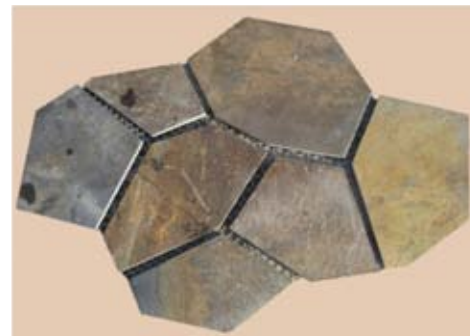

NO:JZS-0701D