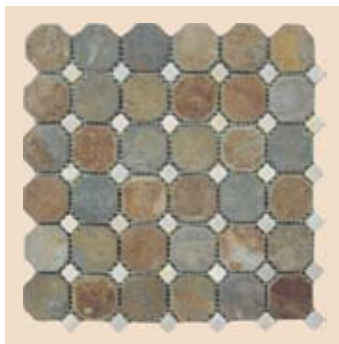

NO:JZS-0618