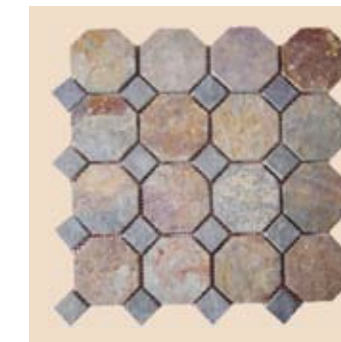

NO:JZS-0619