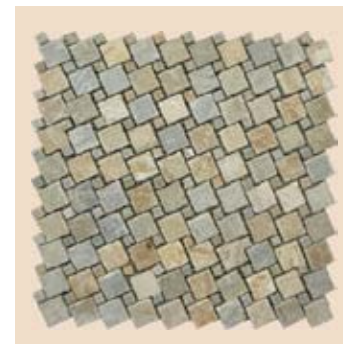

NO:JZS-1633