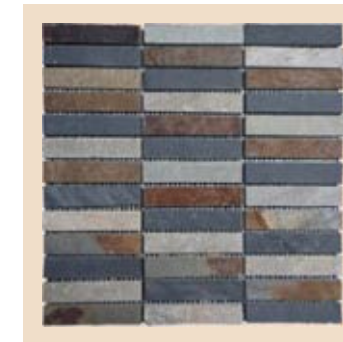

NO:JZS-1620