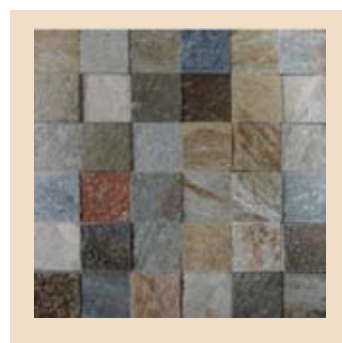

NO:JZS-1611