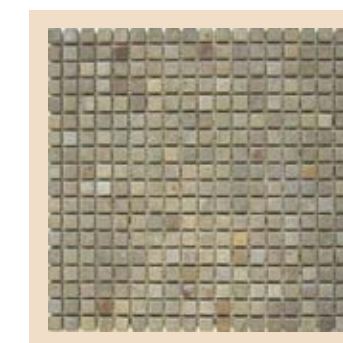

NO:JZS-0685