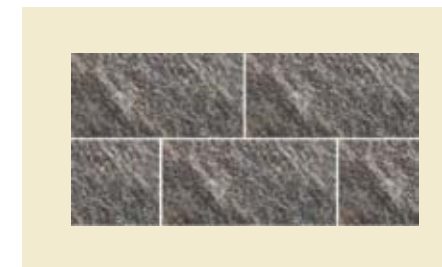

NO:JZS-0208