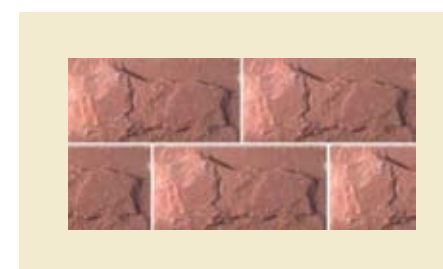

NO:JZS-0216