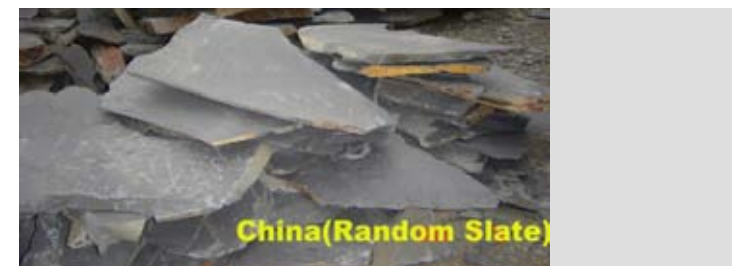

Irregular Random Slate

Irregular Random Slate

NO:JZS-0401

Color : Yellow(P014B)

NO:JZS-0402

Color : Mixed Color(P014B)

- Materials: Quartzite
- Regular Size: \emptyset (Diameter)=500-1000mm
 \emptyset (Diameter)=300-500mm
- Thickness: 15-25mm, 25-35mm, 35-50mm
- Transport: Tianjin Port

NO:JZS-0407 Color : Gray(P014D)

Irregular Random Slate

NO:JZS-0403

Color : Multicolor(S1120)

- Materials: Slate
- Regular Size: \varnothing (Diameter)=500-1000mm
 \varnothing (Diameter)=300-500mm
- Thickness: 15-25mm, 25-35mm, 35-50mm
- Transport: Tianjin Port

NO:JZS-0404

Color : Black(0103)

- Materials: Slate
- Regular Size: \varnothing (Diameter)=500-1000mm
 \varnothing (Diameter)=300-500mm
- Thickness: 15-25mm, 25-35mm, 35-50mm
- Transport: Jiujiang Port

Irregular Random Slate

NO:JZS-0405

Color : Dark Green(0101WN)

- Materials: Slate
- Regular Size: \varnothing (Diameter)=500-1000mm
 \varnothing (Diameter)=300-500mm
- Thickness: 15-25mm, 25-35mm, 35-50mm
- Transport: Jiujiang Port